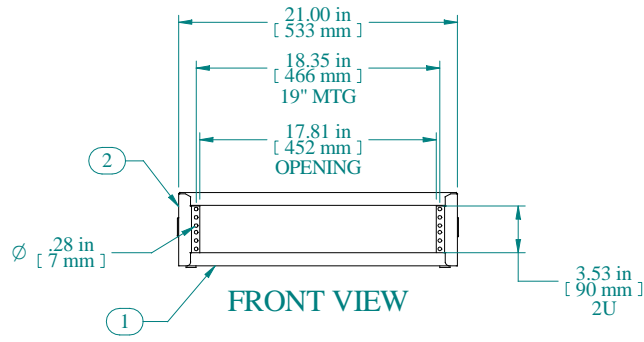

SECTION A-A

TOP VIEW

L.S. VIEW

FRONT VIEW

R.S. VIEW

BOTTOM VIEW

Item Number	Title	Quantity
1	RCBS - BOTTOM	1
2	RCBS - TOP & SIDES	1
3	BLACK PLASTIC HANDLE	2
4	PLUG BUMPER	4

PART NUMBERS

Data subject to change without notice. Isometric drawing not to scale.

**HAMMOND
MANUFACTURING™**

www.hammondmfg.com

PART NO. RCBS1900317